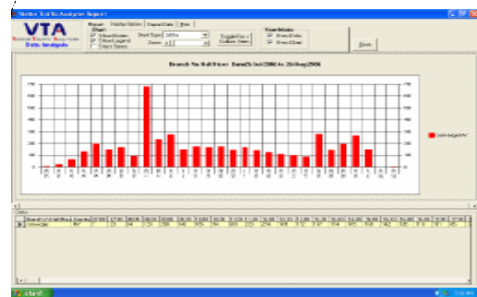

Visitor Traffic Analyzer Solution

www.vta.com.my

Broadband Internet Access